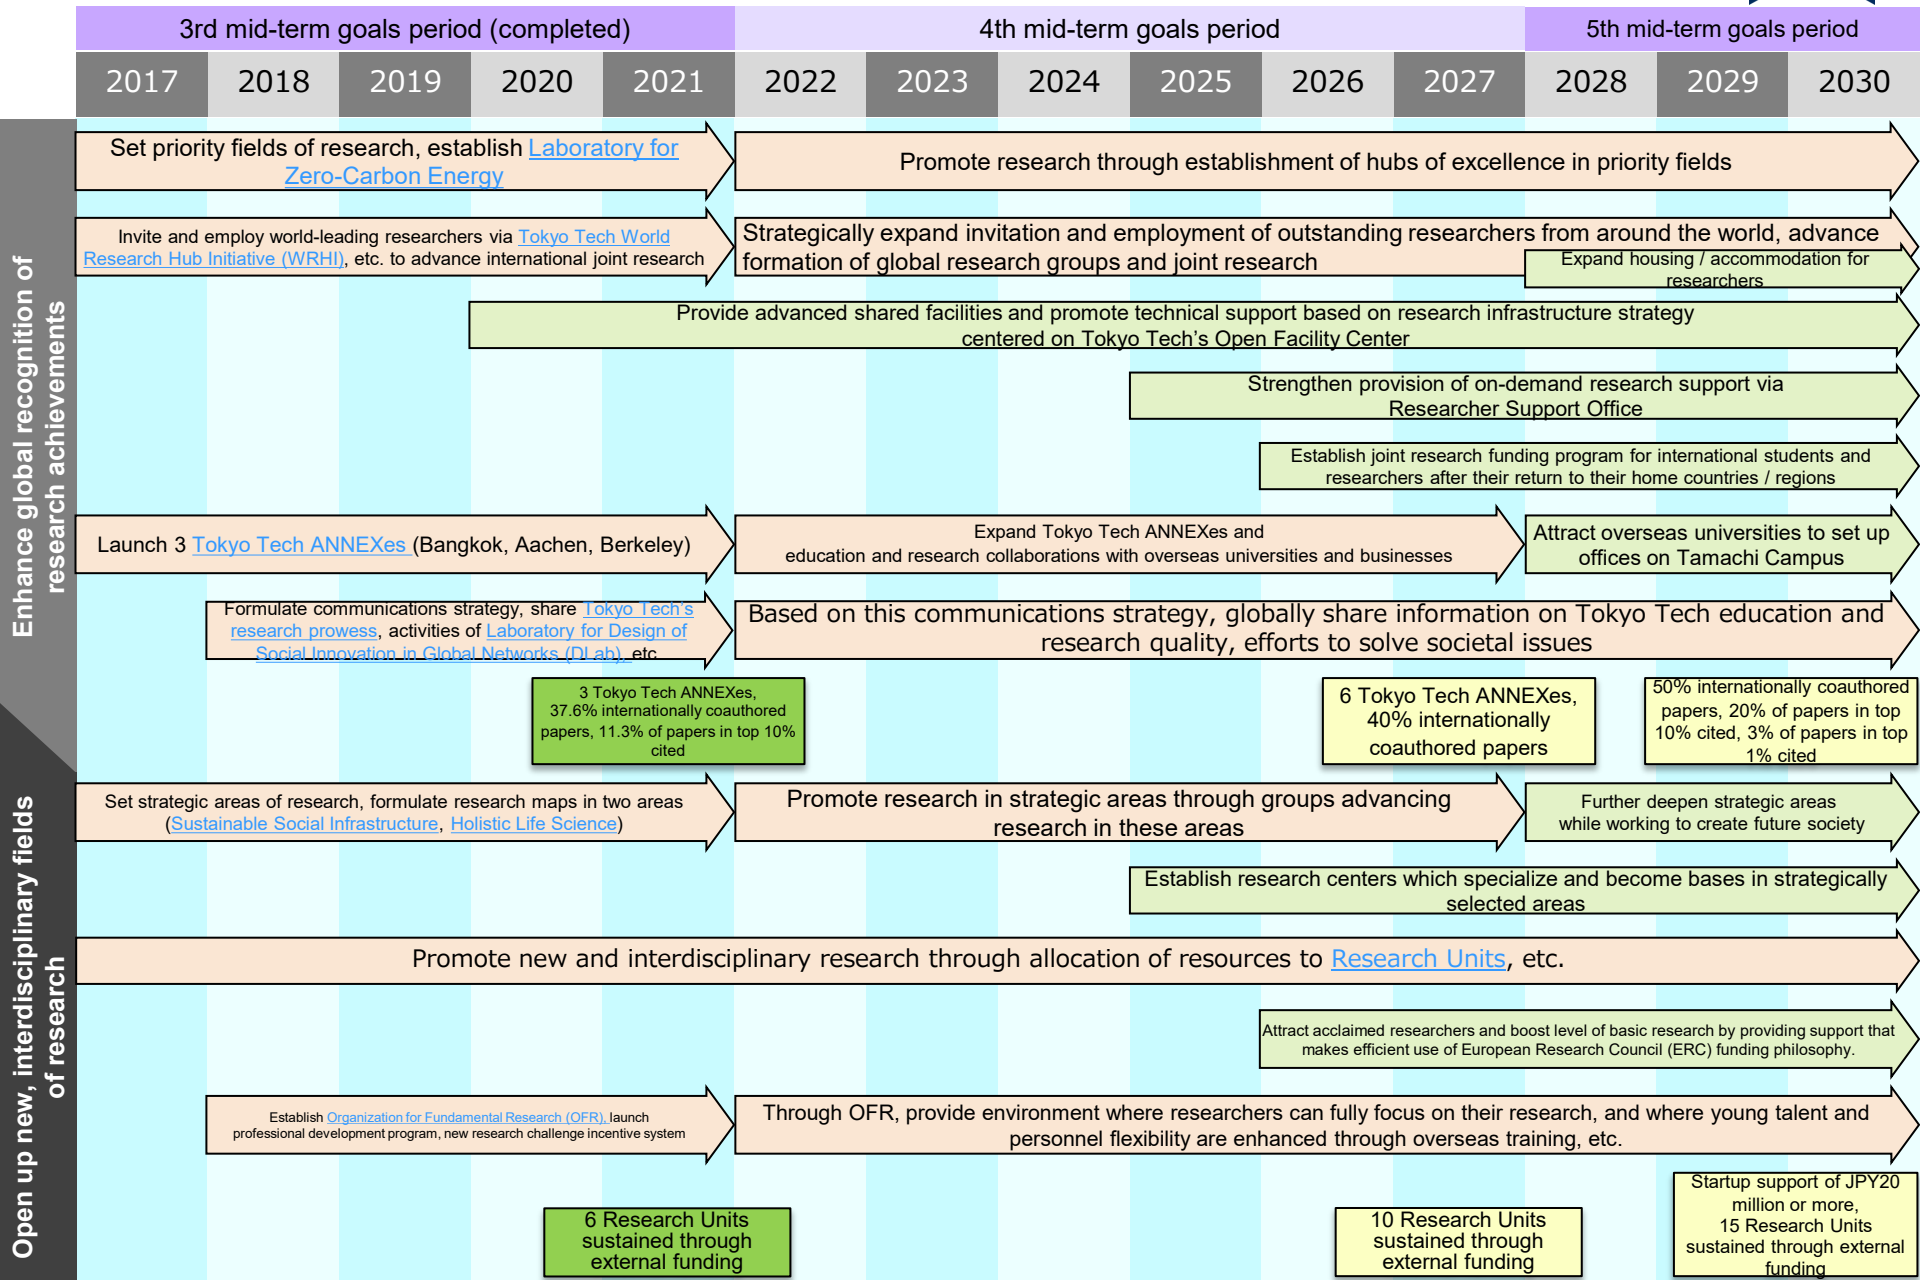

National University Corporation Tokyo Institute of Technology

Designated National University Corporation scheme schedule (1/4)

Dec. 26, 2017

Aug. 31, 2022

Items added/enhanced as part of 4th term development

Reinforce student-centered learning & diversify student and faculty population

National University Corporation Tokyo Institute of Technology

Designated National University Corporation scheme schedule (2/4)

National University Corporation Tokyo Institute of Technology

Designated National University Corporation scheme schedule (3/4)

Strengthen engagement through idea transfer from new fields

National University Corporation Tokyo Institute of Technology

Designated National University Corporation scheme schedule (4/4)

Achieve self-sustainability in fundamental education and research activities