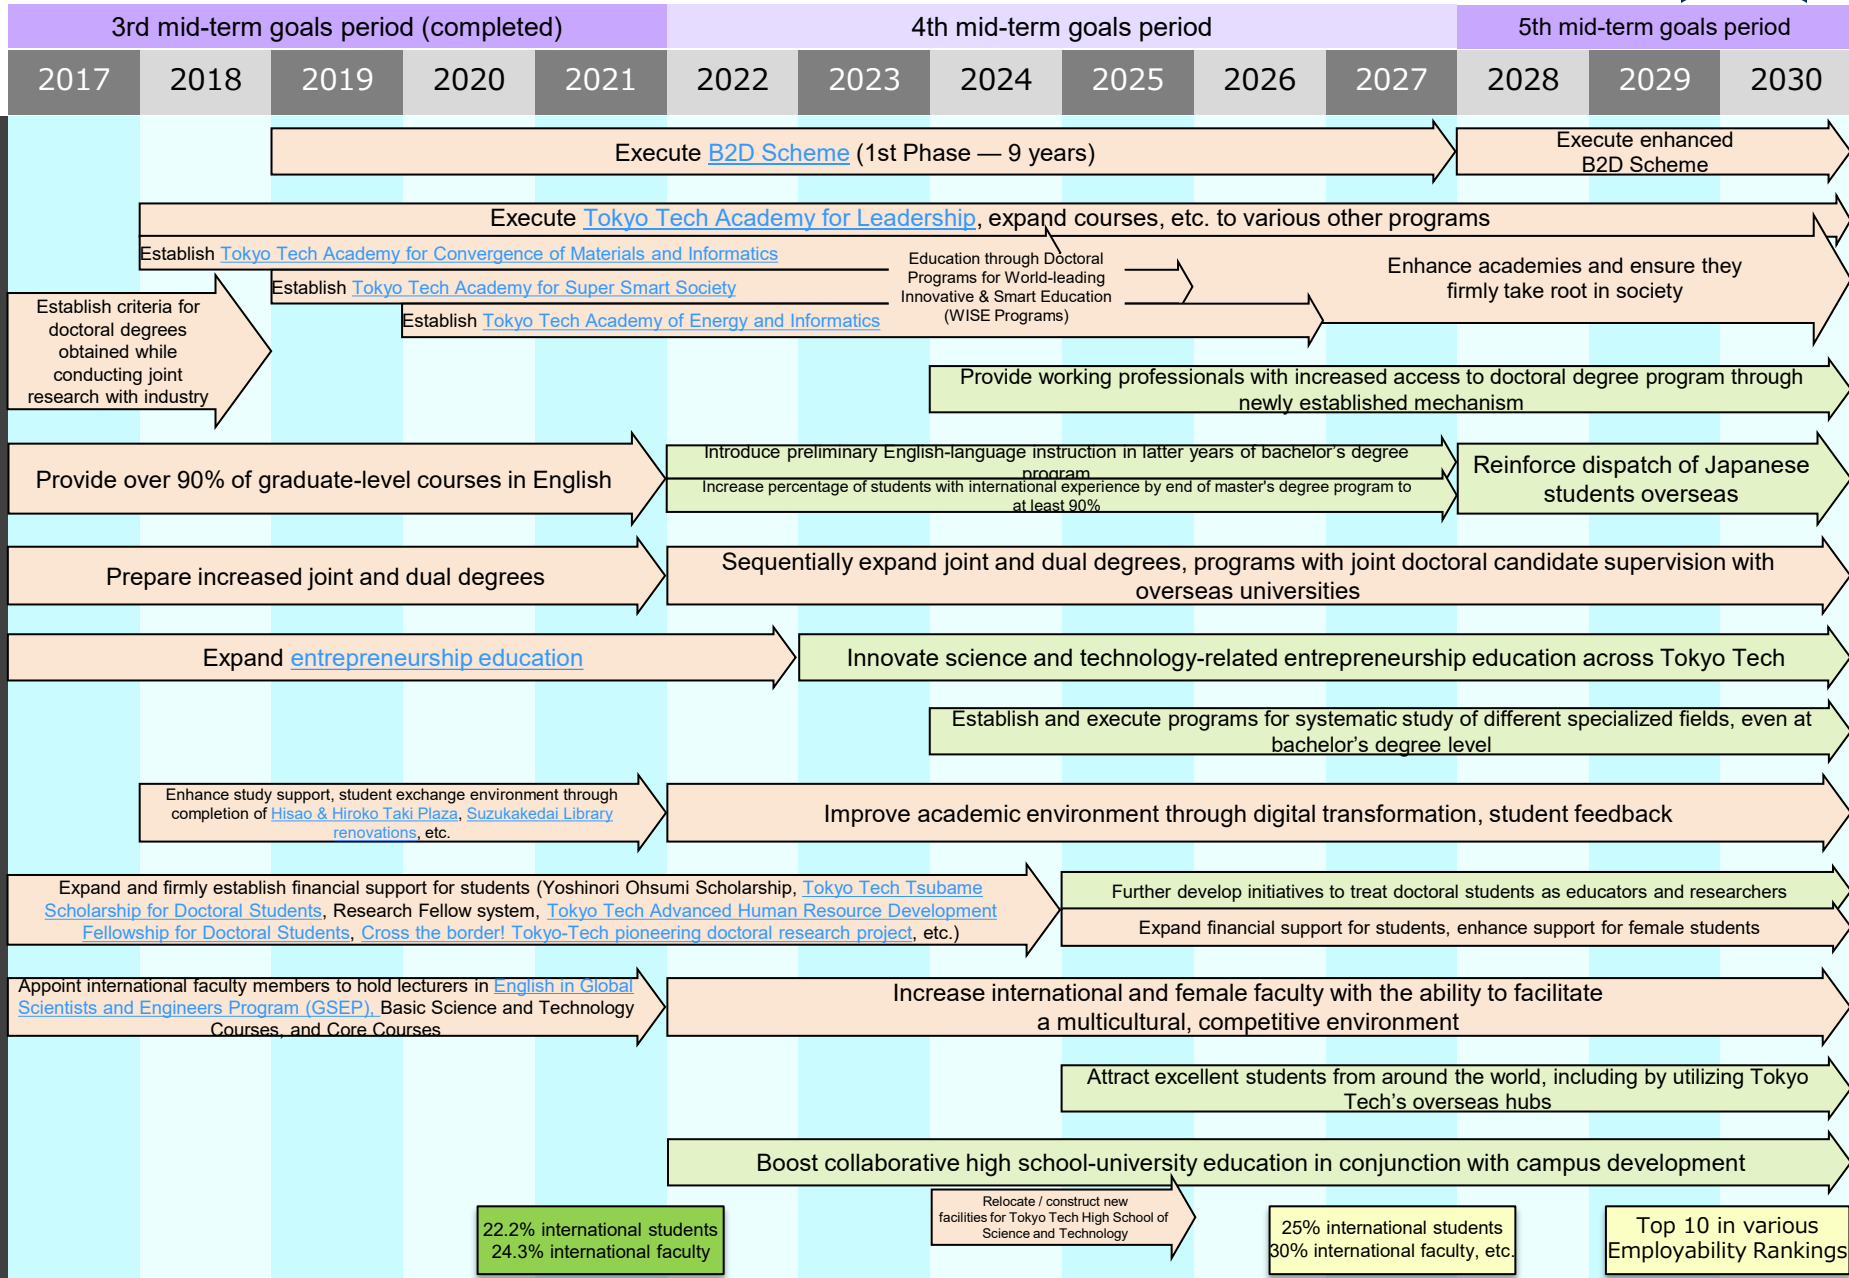

National University Corporation Tokyo Institute of Technology

Designated National University Corporation scheme schedule (1/4)

Dec. 26, 2017

Aug. 31, 2022

Items added/enhanced as part of 4th term development

Reinforce student-centered learning & diversify student and faculty population

National University Corporation Tokyo Institute of Technology

Designated National University Corporation scheme schedule (2/4)

National University Corporation Tokyo Institute of Technology

Designated National University Corporation scheme schedule (3/4)

Strengthen engagement through idea transfer from new fields

National University Corporation Tokyo Institute of Technology

Designated National University Corporation scheme schedule (4/4)

Achieve self-sustainability in fundamental education and research activities