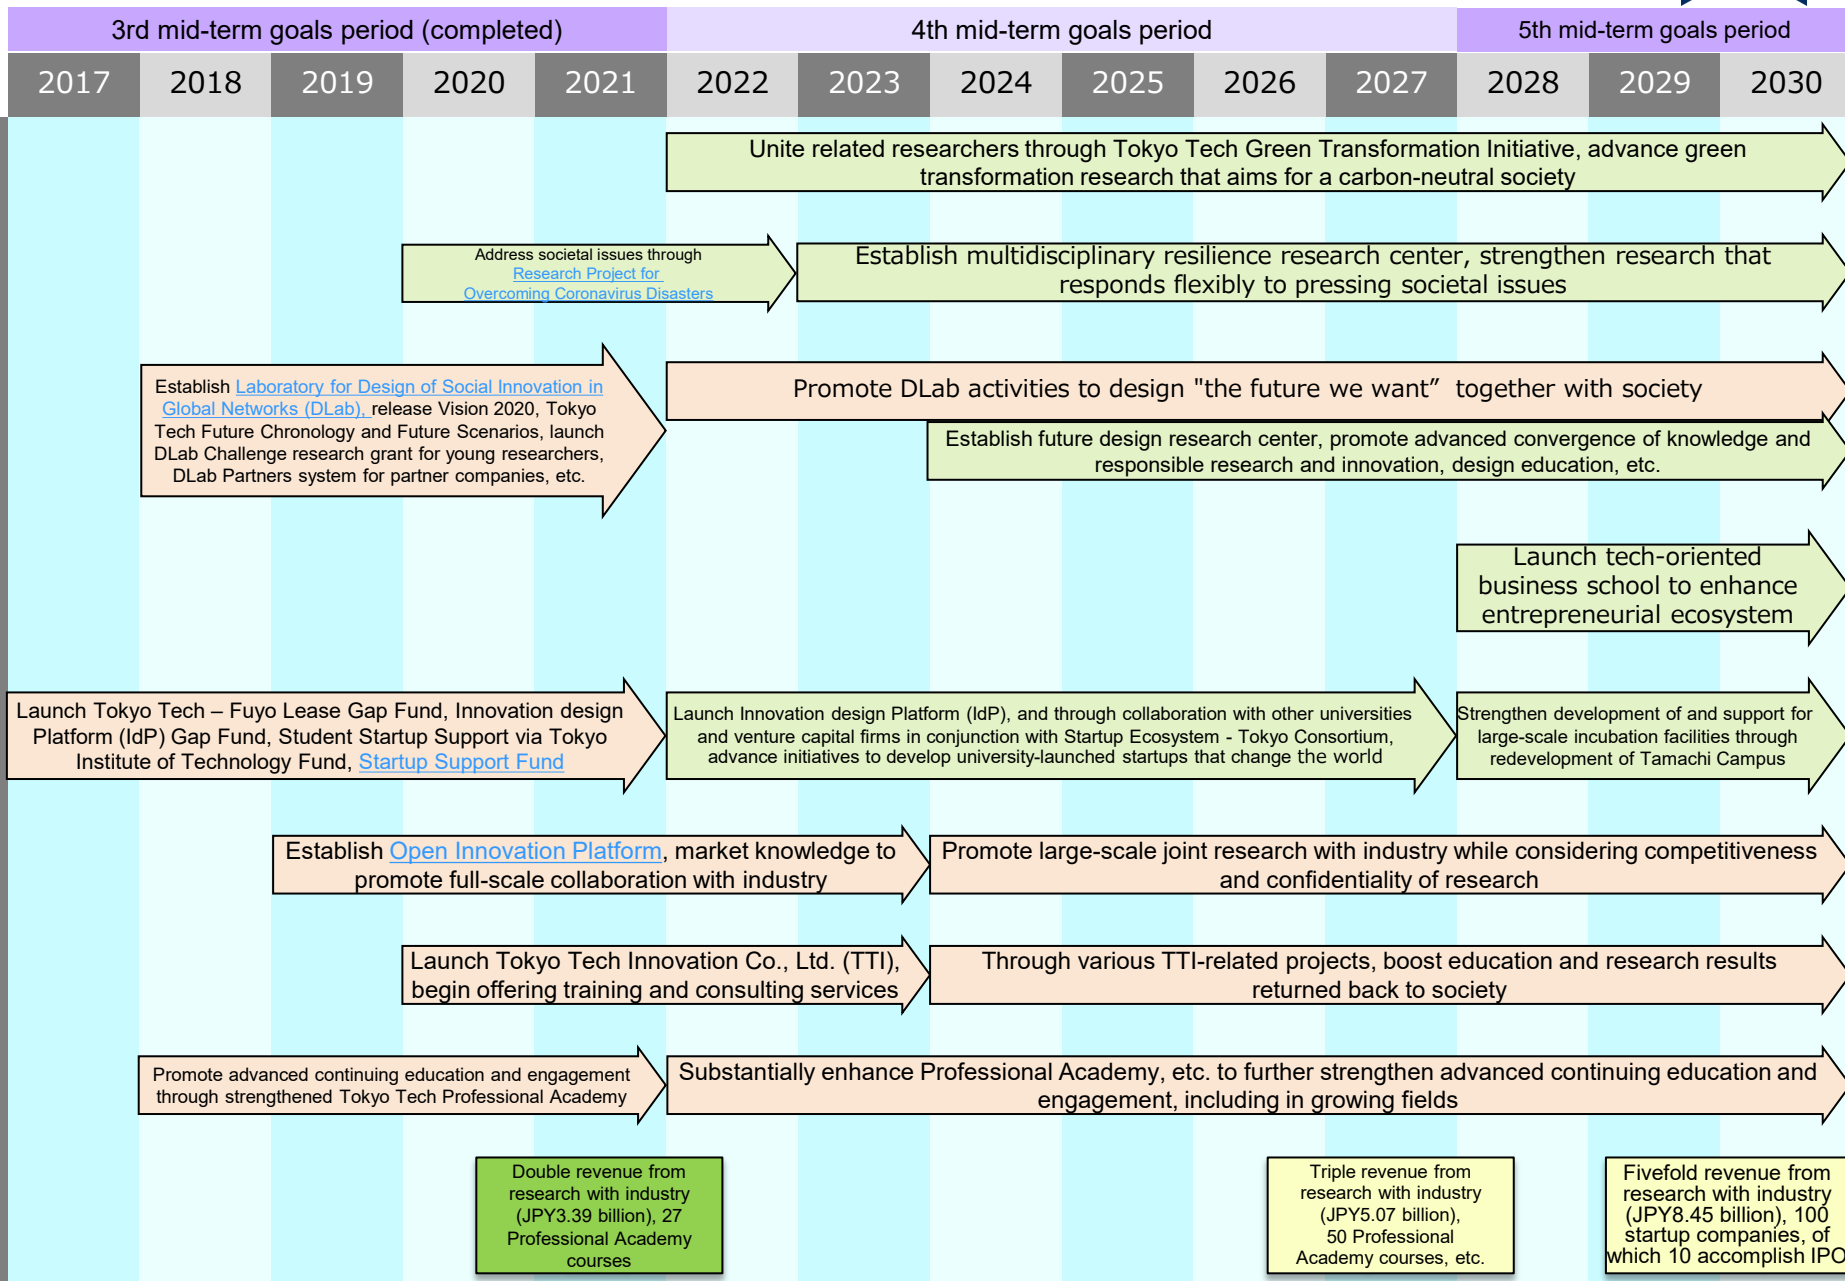

National University Corporation Tokyo Institute of Technology

Designated National University Corporation scheme schedule (1/4)

Dec. 26, 2017

Aug. 31, 2022

Items added/enhanced as part of 4th term development

Reinforce student-centered learning & diversify student and faculty population

National University Corporation Tokyo Institute of Technology

Designated National University Corporation scheme schedule (2/4)

National University Corporation Tokyo Institute of Technology

Designated National University Corporation scheme schedule (3/4)

Strengthen engagement through idea transfer from new fields

National University Corporation Tokyo Institute of Technology

Designated National University Corporation scheme schedule (4/4)

Achieve self-sustainability in fundamental education and research activities